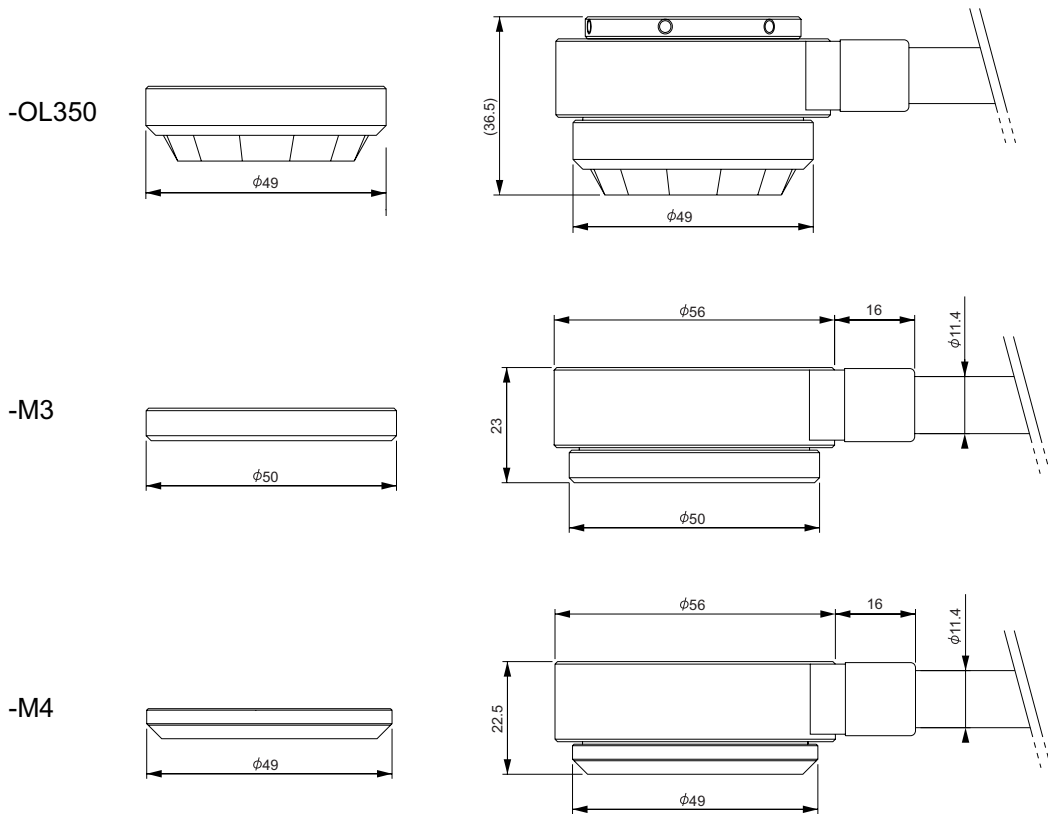

**-OL350 - -M3 - -M4**

**Product Dimensions**

**Specifications**

Form	-OL350	-M3	-M4
Lighting Method	Dark Field Vertical Lighting		
Working Distance(mm)	10.6	40-	21-

The specifications and design of this product described herein are subject to change without notice for modification or other reasons.